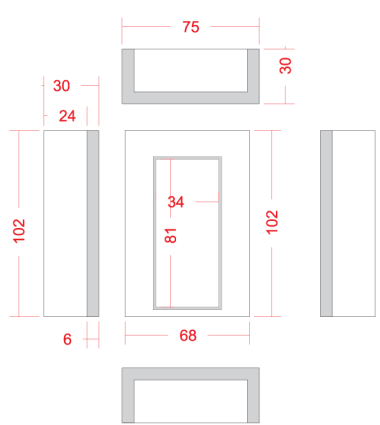

INTERNAL PORCH

BAY WINDOW

LANDINGS