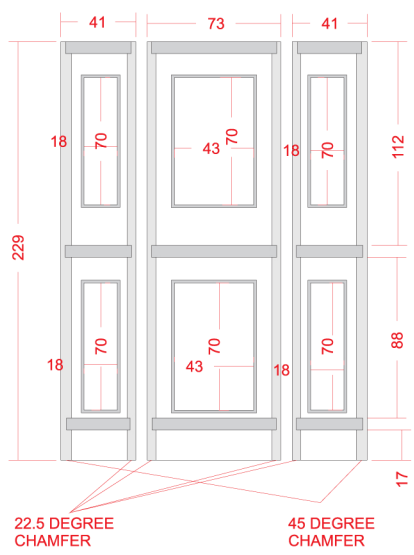

INTERNAL PORCH

BAY WINDOW

LANDINGS