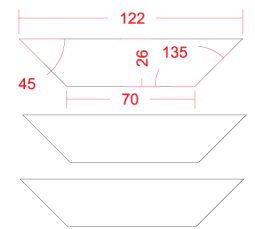

INTERNAL PORCH

BAY WINDOW

LANDINGS